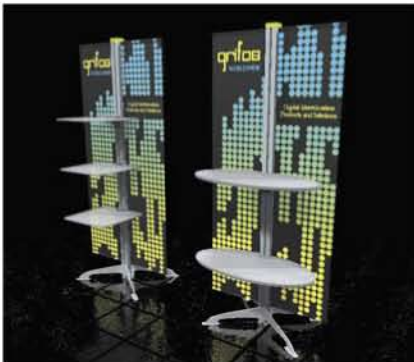

# Skyline Marketing Kiosks

Elegant, functional, versatile

exhibiting solutions

## Marketing Kiosks: Elegant Product Display and Demo Stations

Meet all of your objectives with a host of graphics, lights and accessories that are easily repositioned.

Sturdy shelves are available in a variety of shapes and finishes to support product.

A breeze to install, graphics are attached directly into the slot for a clean look. Most kiosks fit in a single case with wheels.

Skyline marketing kiosks have it all; style, versatility and integral graphics for an impactful brand presentation. Interactive demonstrations are easy with our sleek notebook computer case that is secure and ventilated to protect components.