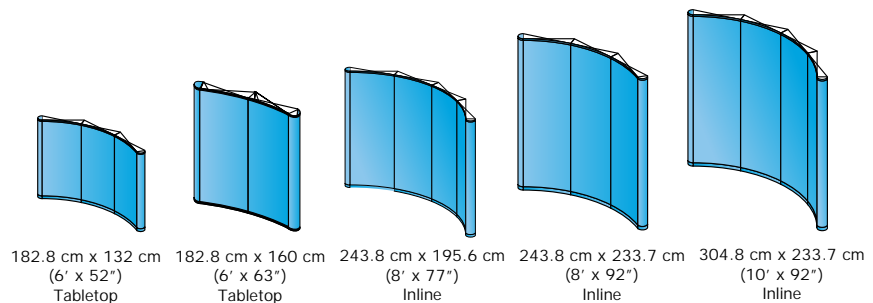

TSI Displays Pvt. Ltd.

INDIA SALES & MARKETING OFFICE CUM SHOWROOM
F-189/1A, Savitri Nagar, Near Malviya Nagar, New Delhi-110017
Ph: +91-11-40502111, 40529300, 40529311, 40610029
Email: rajeev@tsidisplays.com • Mobile No.: 98100 30808

www.tsidisplays.com