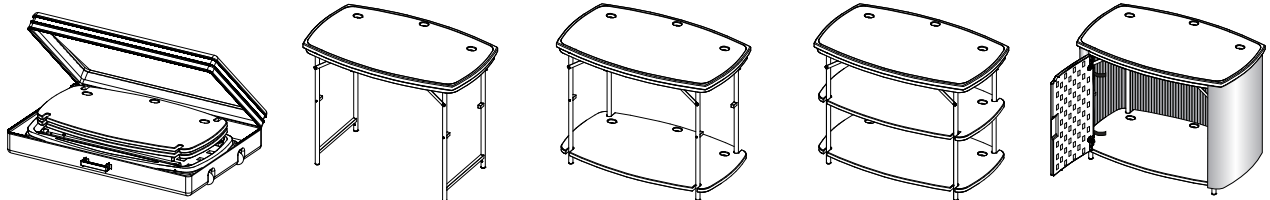

Table Series 100

Table Series 100

Table Series 100

Table Series 100 is an extremely versatile and highly functional table. It is also affordable, lightweight and easy to handle. With a wide array of accessories and finishes, it integrates well into a large variety of environments and serves multiple marketing and sales needs. It can be used as an event table, display table, sampling table, product detailing station, kiosk and more.

Create a Custom Kiosk

The optional accessory pole integrates seamlessly and provides opportunity for more graphics or a flat screen for presentations.

Fulfills Multiple Needs

Use for trade shows, events, retail areas and lobbies.

Dimensions

Assembled Table:
109.8 cm x 90.2 cm x 67.3 cm
(43¼" w x 35½" h x 26½" d)

Accessory Pole:
209.5 cm x 6.4 cm x 5.1 cm
2½" w x 82½" h x 2" d

Table Weight:
9.8 kg (21.7 lbs.)

TSI Displays Pvt. Ltd.