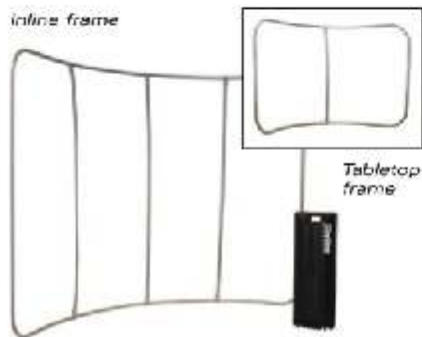

Regatta™ Fabric Display

Seamless, two-sided fabric graphics

exhibiting solutions

Regatta™ Display

Regatta fabric graphics are seamed around its perimeter giving you full, seamless graphics on both front and back!

Available as a 10' inline or convenient tabletop display. Regatta is a perfect marketing tool for your sales force.

Sturdy, yet lightweight, frame sections connect with ease. Fabric graphic simply slips over frame and zips shut. Each model packs in one case with wheels for easy transport.

Specifications

10' Inline Display

Weight: 51.0 lbs. (23.2 kg)
Includes case

Tabletop Display

Weight: 34.8 lbs. (15.7 kg)
Includes case