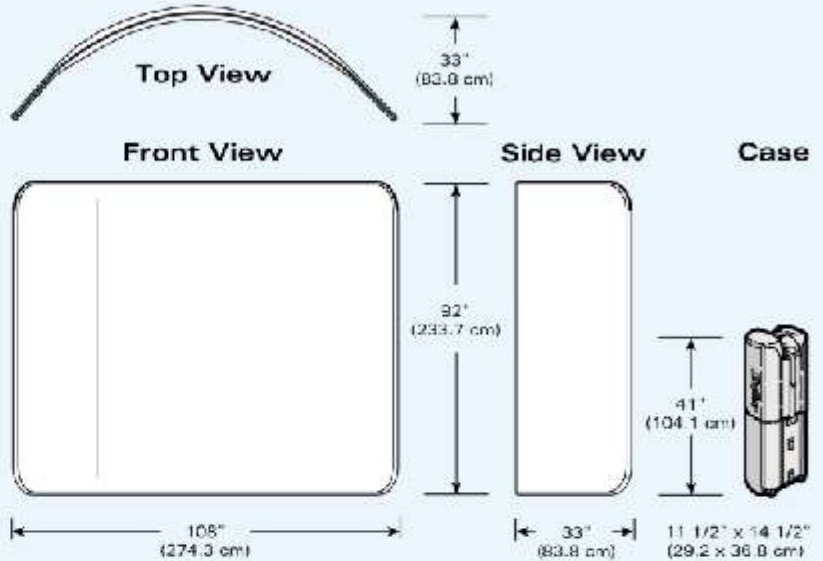

Regatta™ Fabric Display

Seamless, two-sided fabric graphics

exhibiting solutions

Regatta™ Display

Regatta fabric graphics are seamed around its perimeter giving you full, seamless graphics on both front and back!

Available as a 10' inline or convenient tabletop display. Regatta is a perfect marketing tool for your sales force.

Sturdy, yet lightweight, frame sections connect with ease. Fabric graphic simply slips over frame and zips shut. Each model packs in one case with wheels for easy transport.

Specifications

10' Inline Display

Weight: 51.0 lbs. (23.2 kg)
Includes case

Tabletop Display

Weight: 34.8 lbs. (15.7 kg)
Includes case