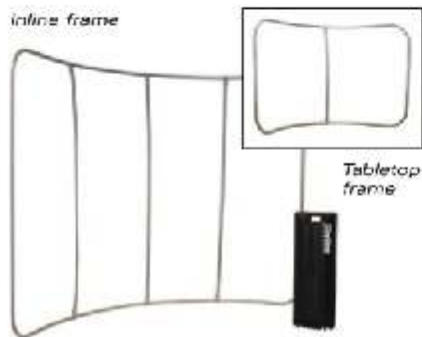

## Regatta™ Fabric Display

Seamless, two-sided fabric graphics

exhibiting solutions

## Regatta™ Display

Regatta fabric graphics are seamed around its perimeter giving you full, seamless graphics on both front and back!

Available as a 10' inline or convenient tabletop display. Regatta is a perfect marketing tool for your sales force.

Sturdy, yet lightweight, frame sections connect with ease. Fabric graphic simply slips over frame and zips shut. Each model packs in one case with wheels for easy transport.

### Tabletop Display

Weight: 34.8 lbs. (15.7 kg)  
Includes case