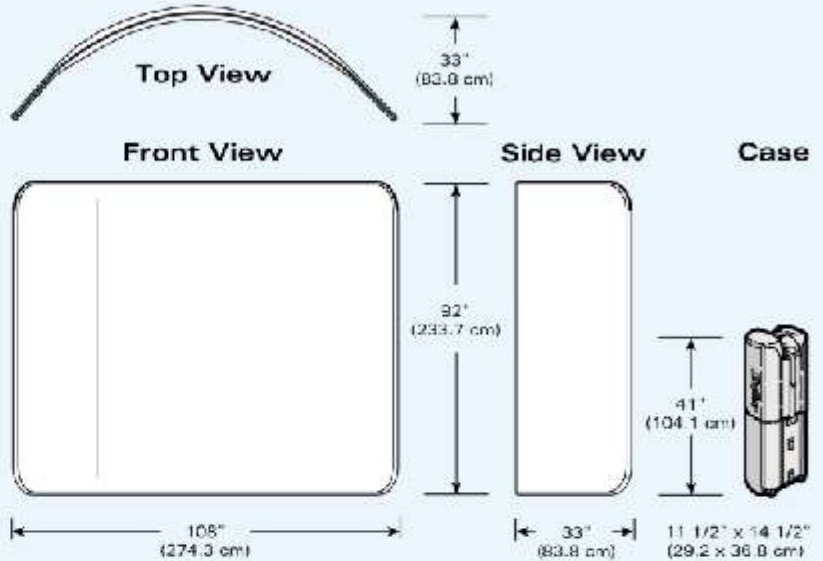

Specifications

10' Inline Display

Weight: 51.0 lbs. (23.2 kg)
Includes case