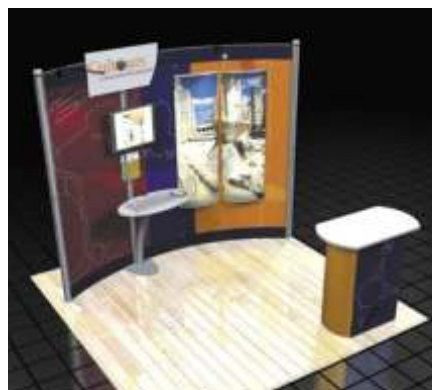

## Slotted Tube Features:

❶ Stylish Components  
Slots run the length of the tube providing built-in wire management and infinite connection positions for components, graphics and accessories.

❷ Fabric Murals  
Rich and colorful fabric graphics work perfectly with Slotted Tube and are easy to update and change

❸ Custom Profile Graphics  
Attract attention with 3D graphics and signs custom produced from a variety of materials.

❹ Layered Graphics  
Give your marketing message interest and depth. Custom, cable-mounted graphics provide a unique look and change out with ease to target specific audiences.

❺ Presentation Equipment  
Engage and inform. Flat screens can be mounted at any height to fit your needs.

❻ Integral Counters  
Counters are great for displaying products or creating an interactive Workstation.

Versatile Tube System allows you to create an effective 10' solution by using portions of your larger exhibit. You can also add components over time to create a larger presence as you grow.

MOO AUDIO

WORKSTATIONS