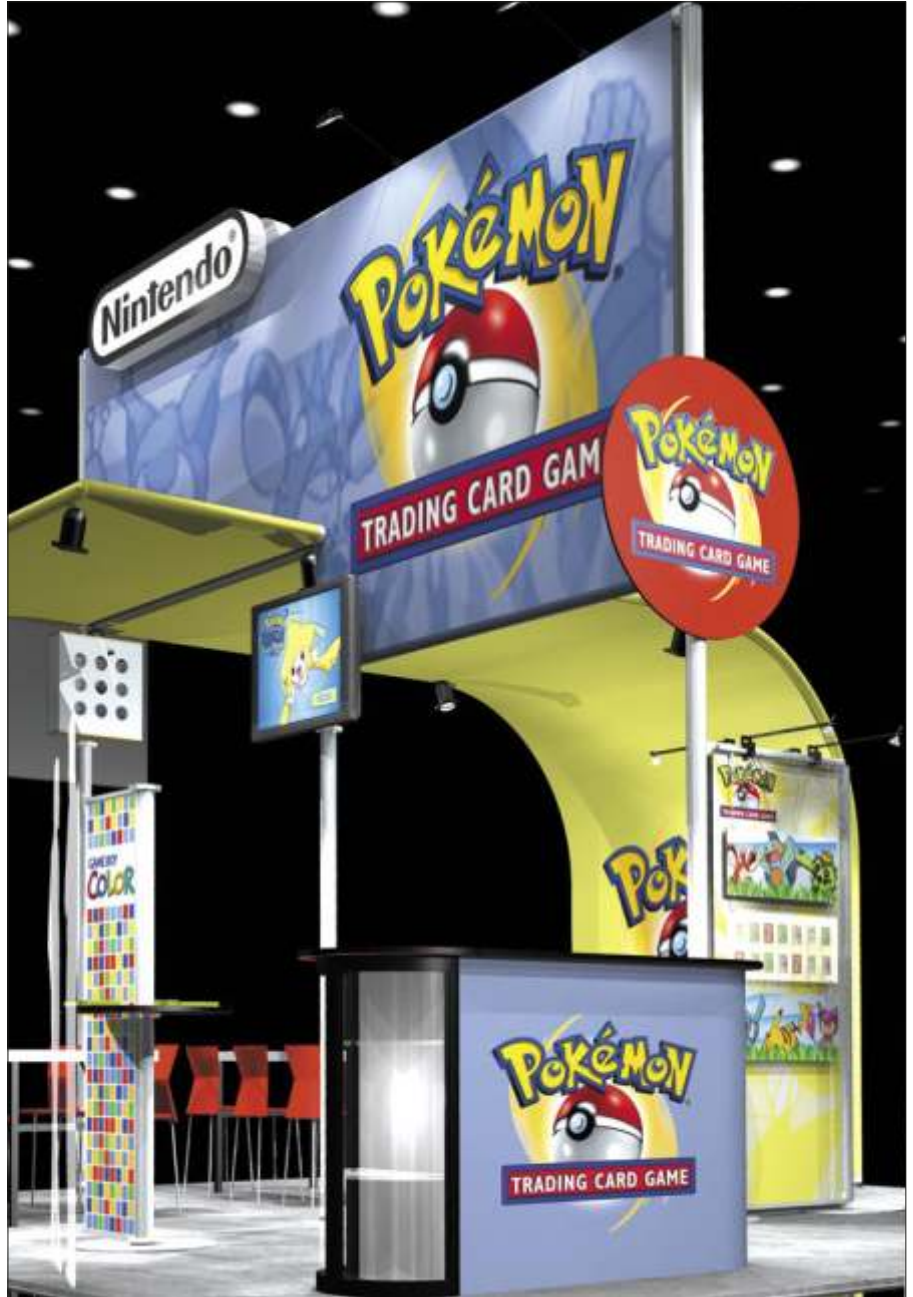

## Skyline Tube System

Tube System supports a variety of signage including 3D graphics.

Dynamic fabric graphics define space and are a perfect backdrop for presentations.

Stand-alone kiosks support cable-mounted graphics or display products.