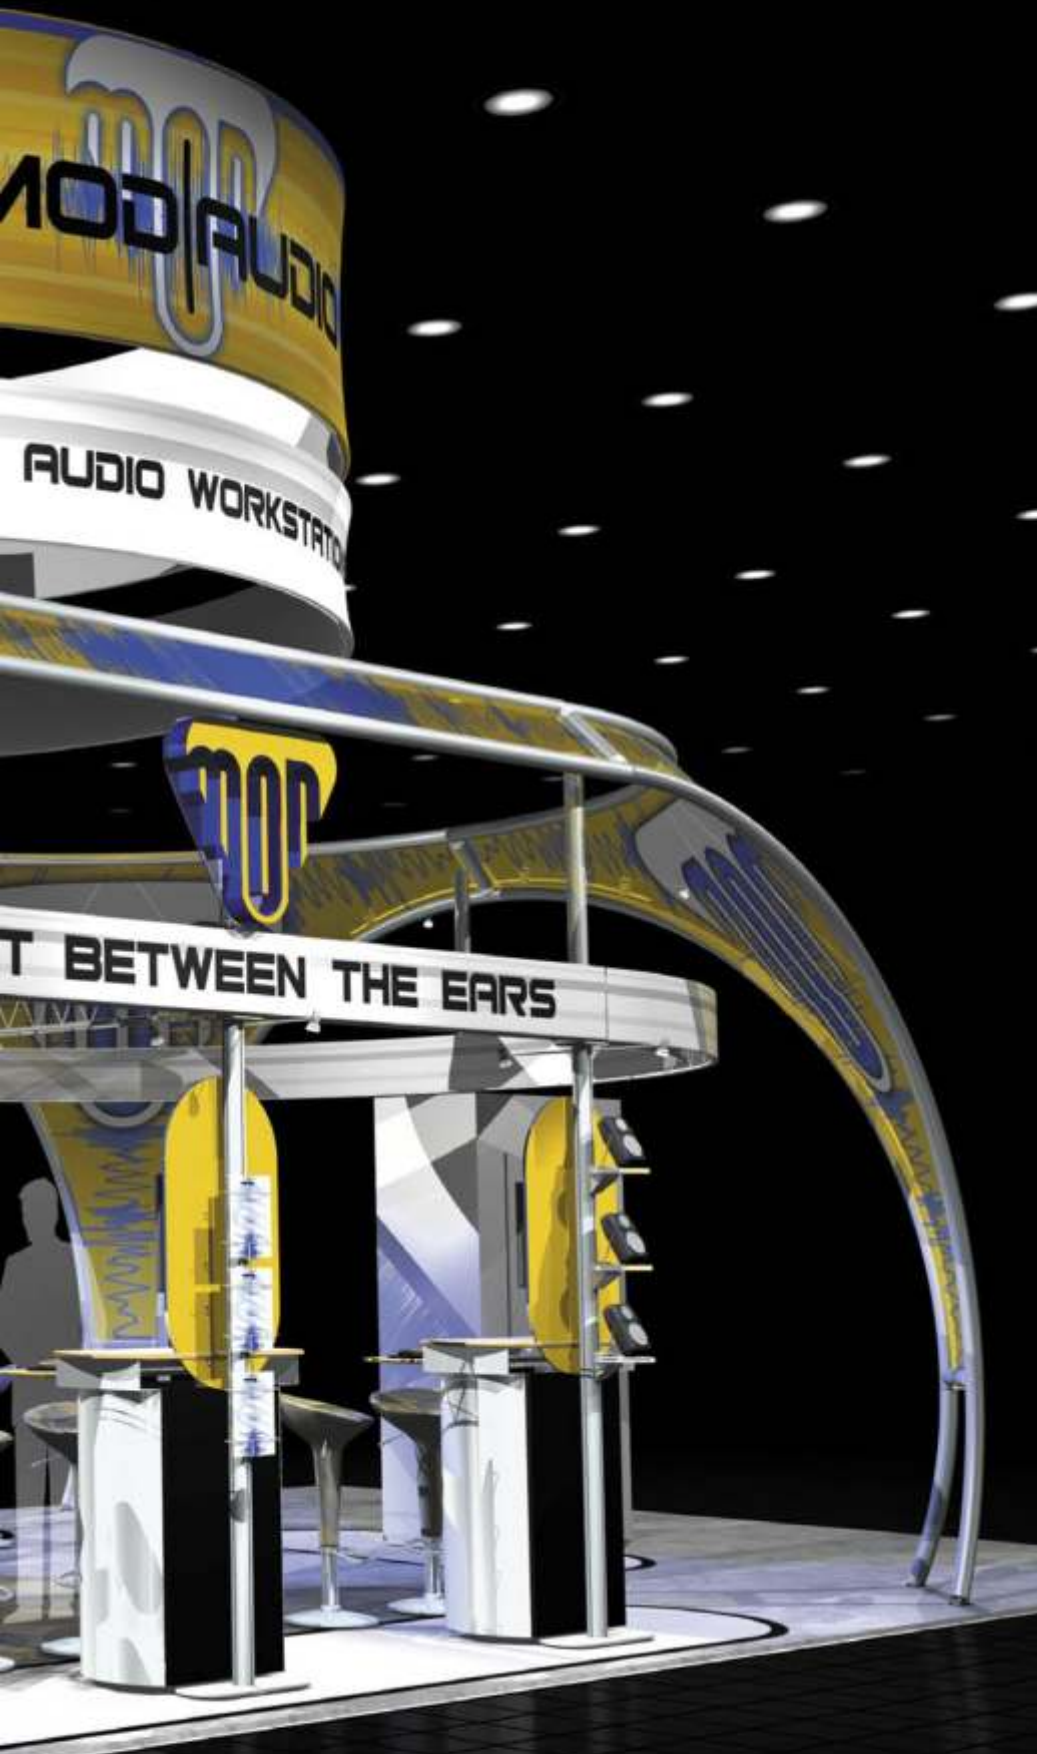

Versatile Tube System allows you to create an effective 10' solution by using portions of your larger exhibit. You can also add components over time to create a larger presence as you grow.

MOO AUDIO

WORKSTATIONS

DIGITAL

BETWEEN THE

RIGHT