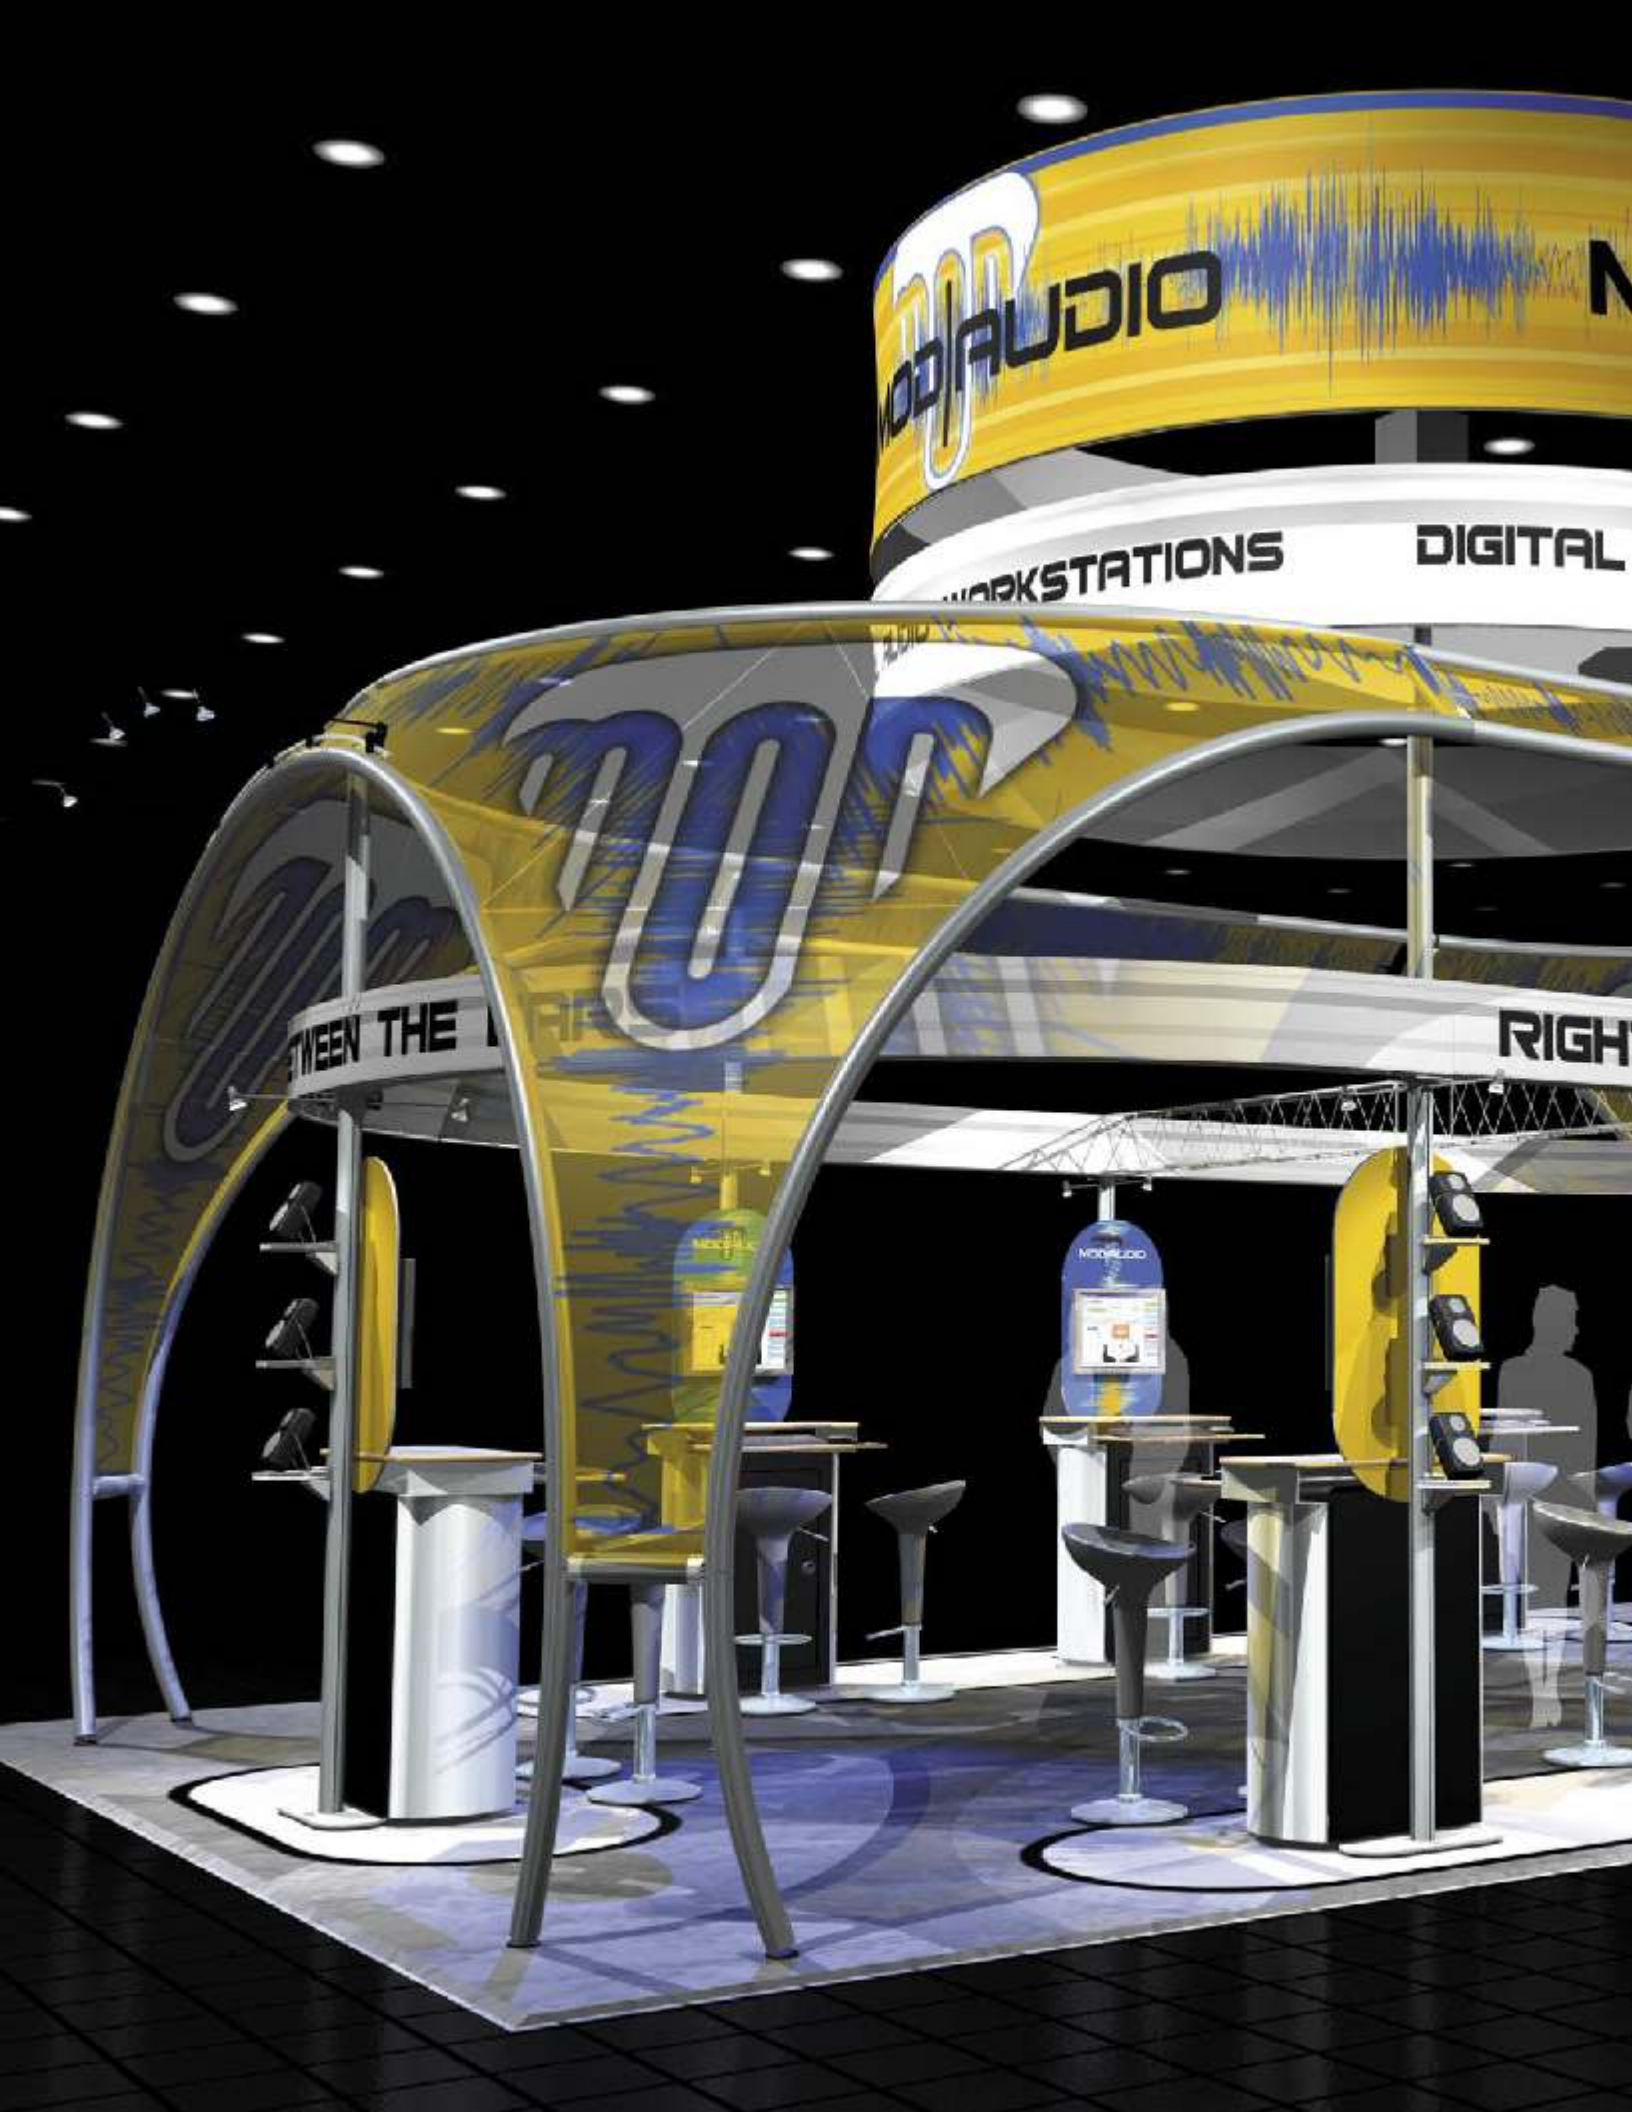

MOO AUDIO

WORKSTATIONS

DIGITAL

BETWEEN THE

RIGHT